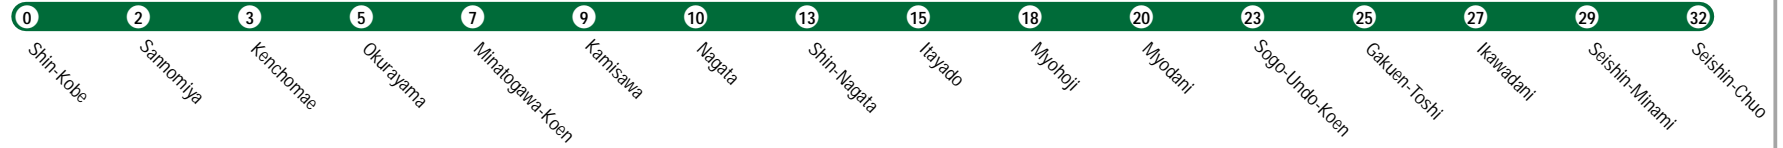

KOBE

-  Shinkansen Bullet Train
-  JR Lines
-  Seishin-Yamate Line
-  Kaigan Line
-  Rokko Liner
-  Port Liner

KOBE

Travel Times in Minutes

Seishin-Yamate Line

Kaigan Line

Port Liner

Rokko Liner