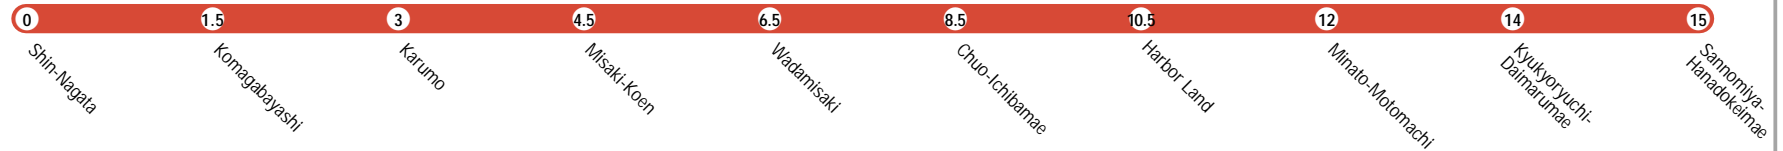

KOBE

-  Shinkansen Bullet Train
-  JR Lines
-  Seishin-Yamate Line
-  Kaigan Line
-  Rokko Liner
-  Port Liner

KOBE

Travel Times in Minutes

Seishin-Yamate Line

Kaigan Line

Port Liner

Rokko Liner