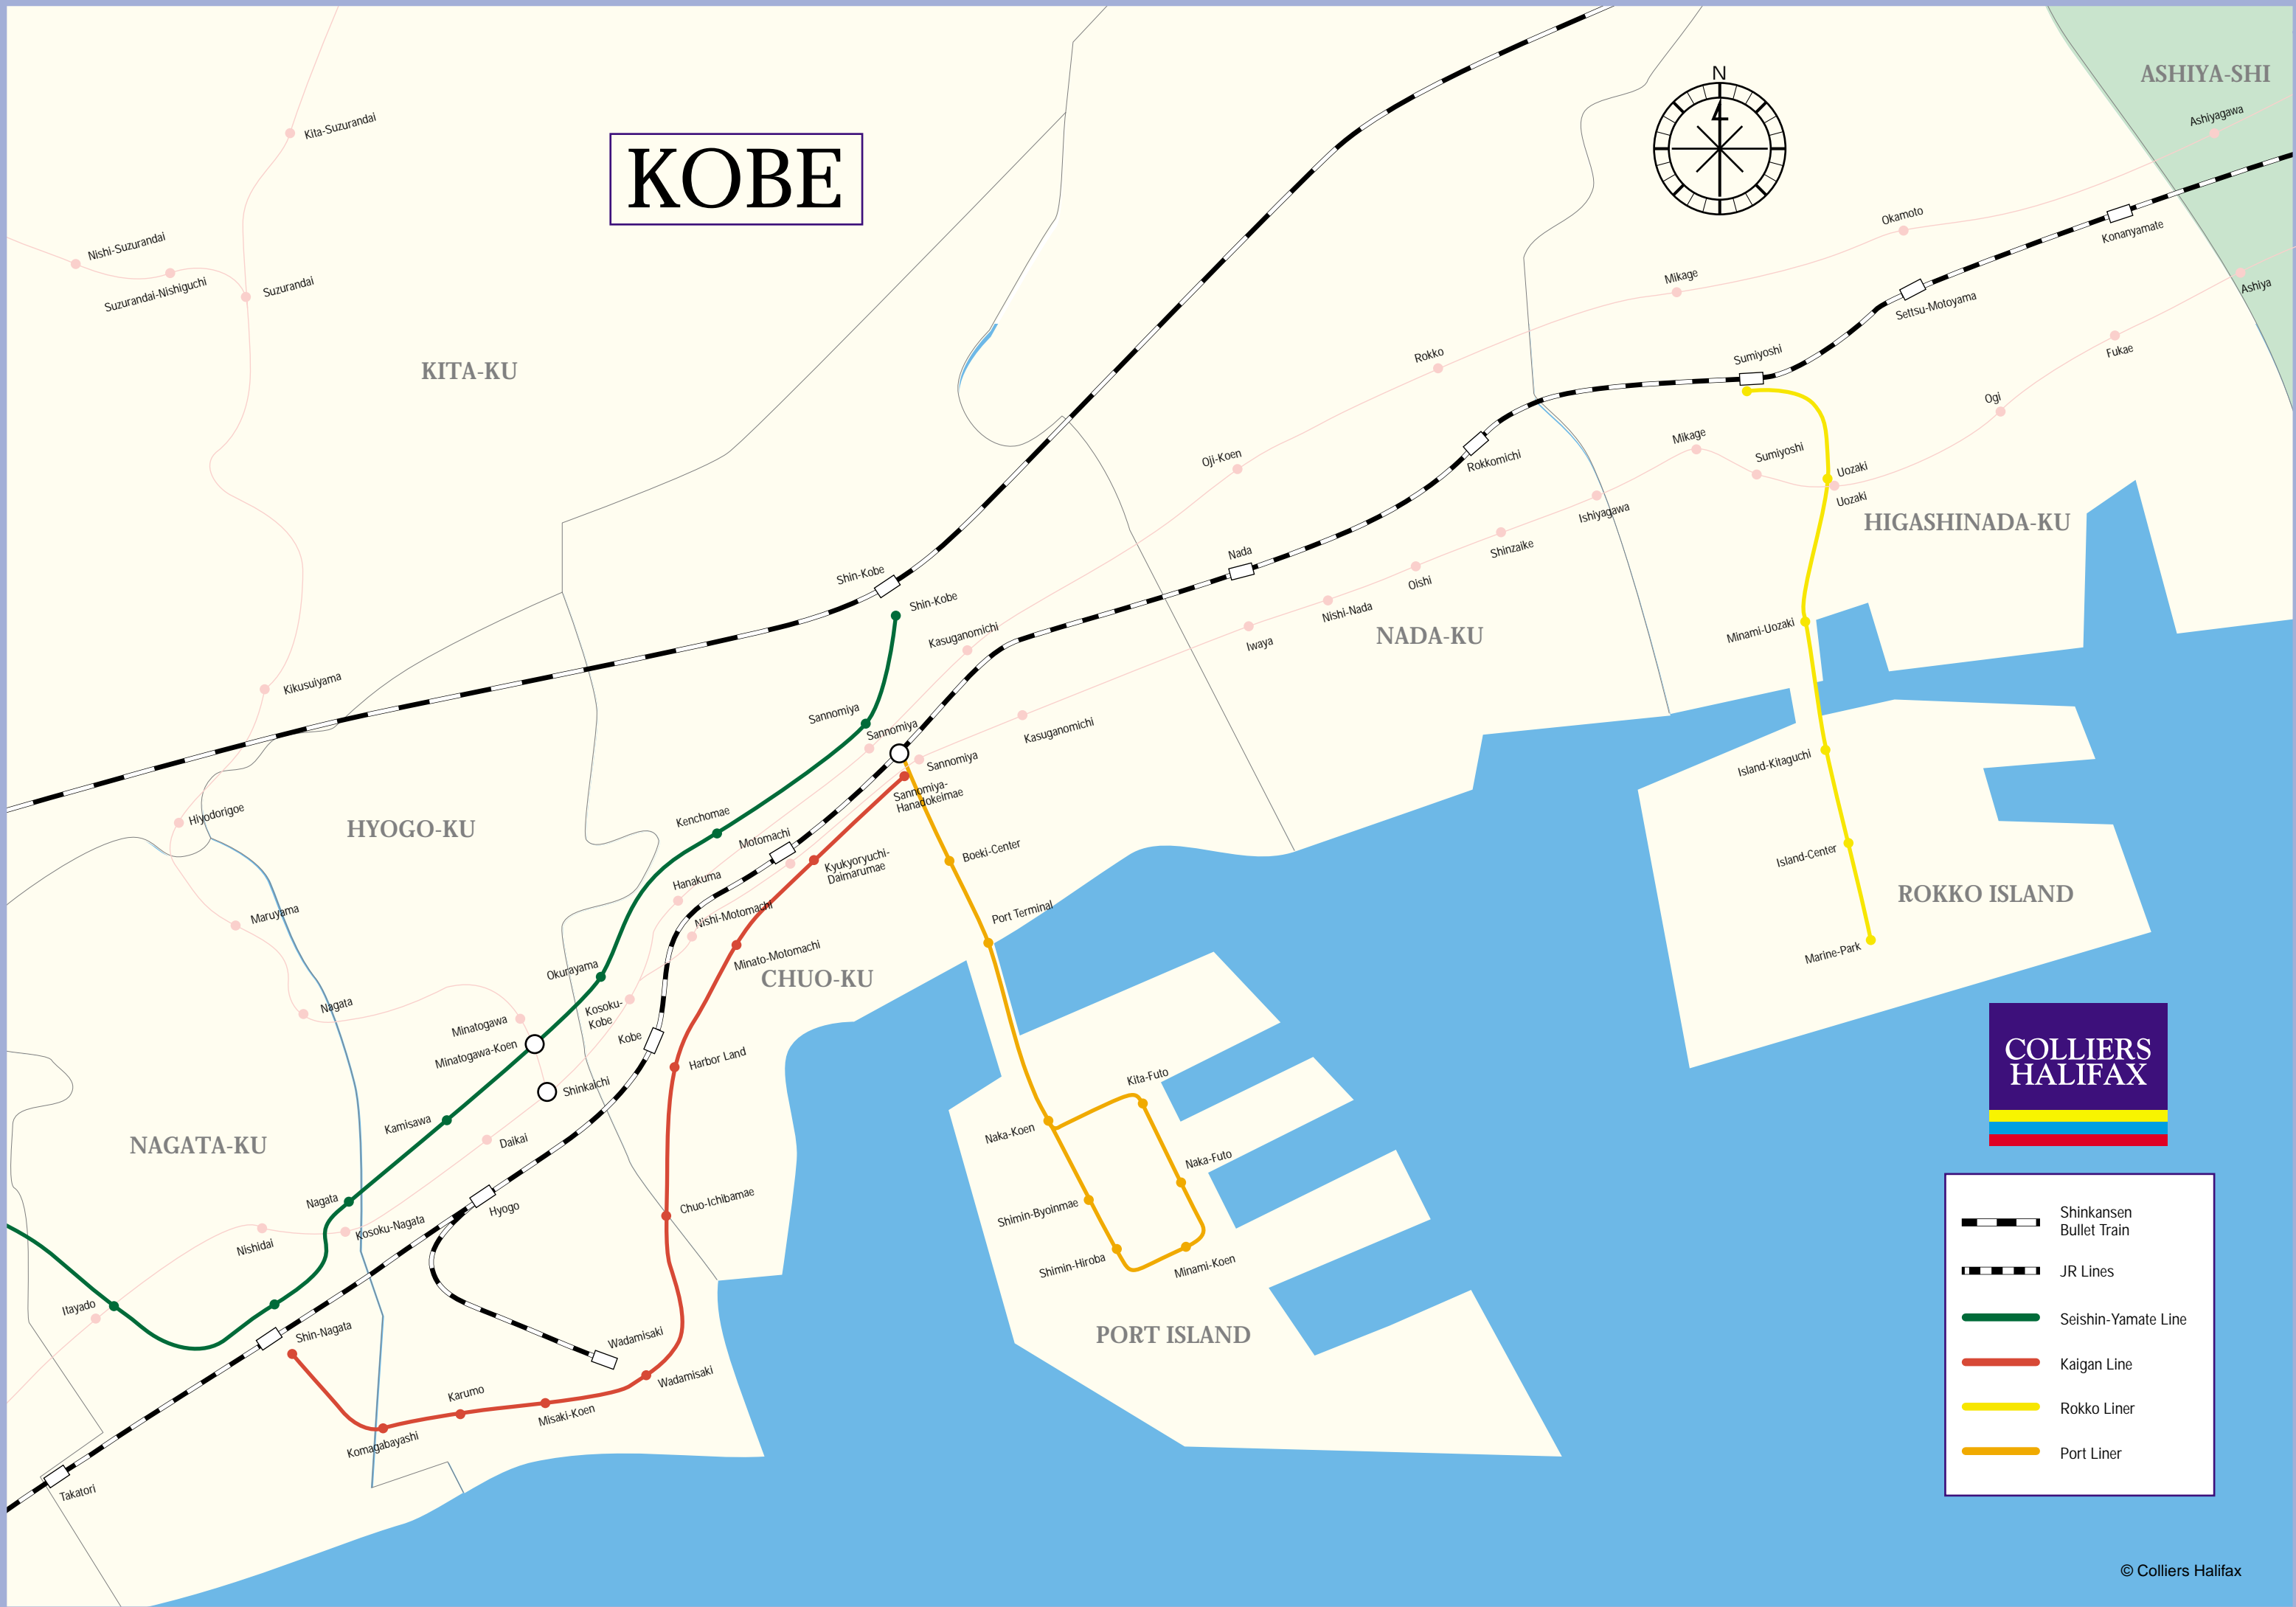

KOBE

-  Shinkansen Bullet Train
-  JR Lines
-  Seishin-Yamate Line
-  Kaigan Line
-  Rokko Liner
-  Port Liner

KOBE

Travel Times in Minutes

Seishin-Yamate Line

Kaigan Line

Port Liner

Rokko Liner