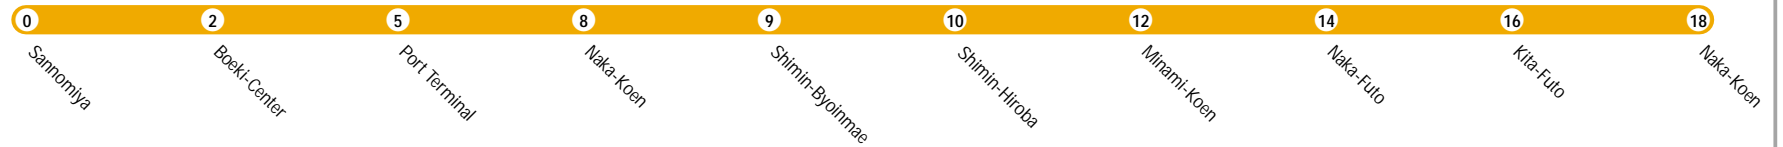

KOBE

-  Shinkansen Bullet Train
-  JR Lines
-  Seishin-Yamate Line
-  Kaigan Line
-  Rokko Liner
-  Port Liner

KOBE

Travel Times in Minutes

Seishin-Yamate Line

Kaigan Line

Port Liner

Rokko Liner