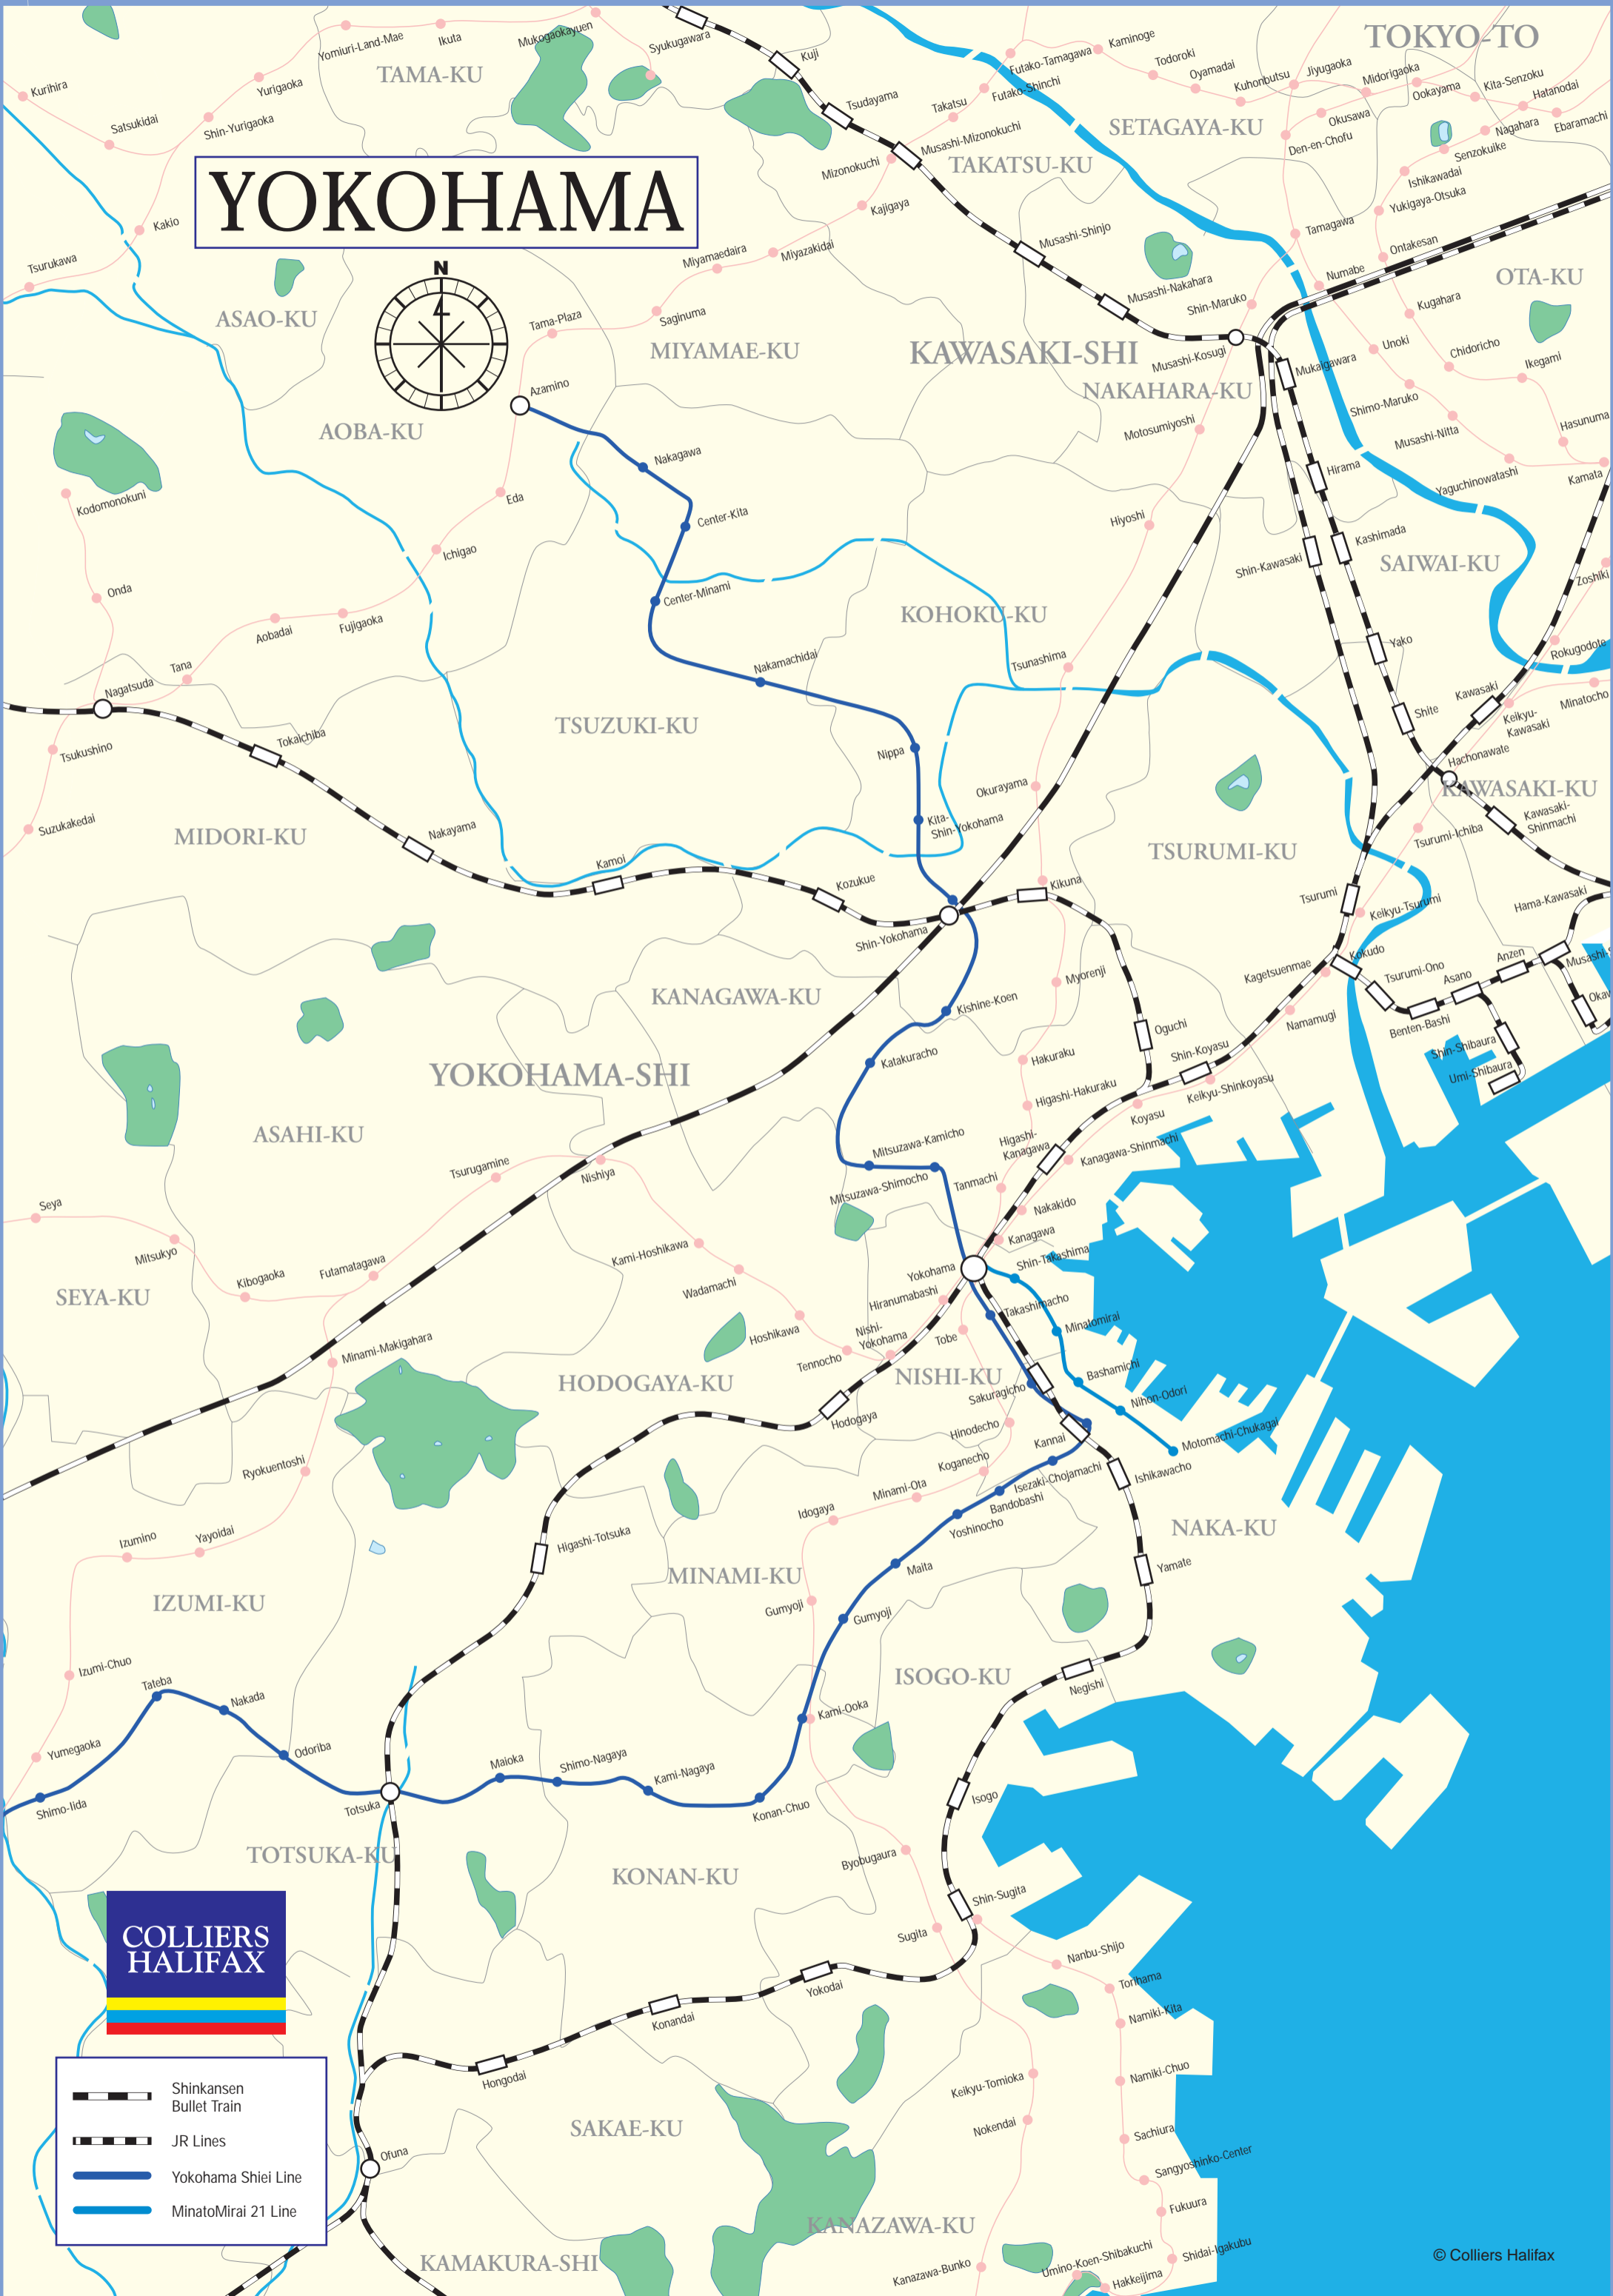

YOKOHAMA

-  Shinkansen Bullet Train
-  JR Lines
-  Yokohama Shiei Line
-  MinatoMirai 21 Line